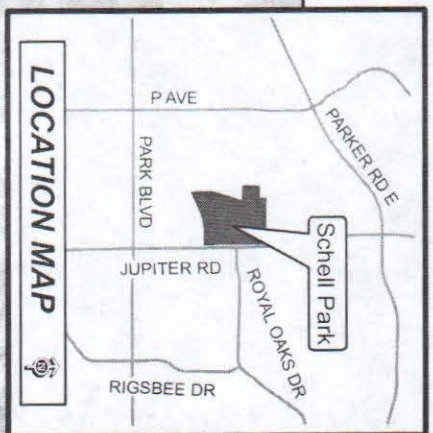

Plano - Spring Sports 2012  
**Schell Park**  
 2305 Laurel Lane

Note: This map is for abstract purposes only. Map is void after May 1, 2012.  
 \*Field use by schedule or reservation only.  
 PLEASE...do not park on streets and respect neighborhood integrity.