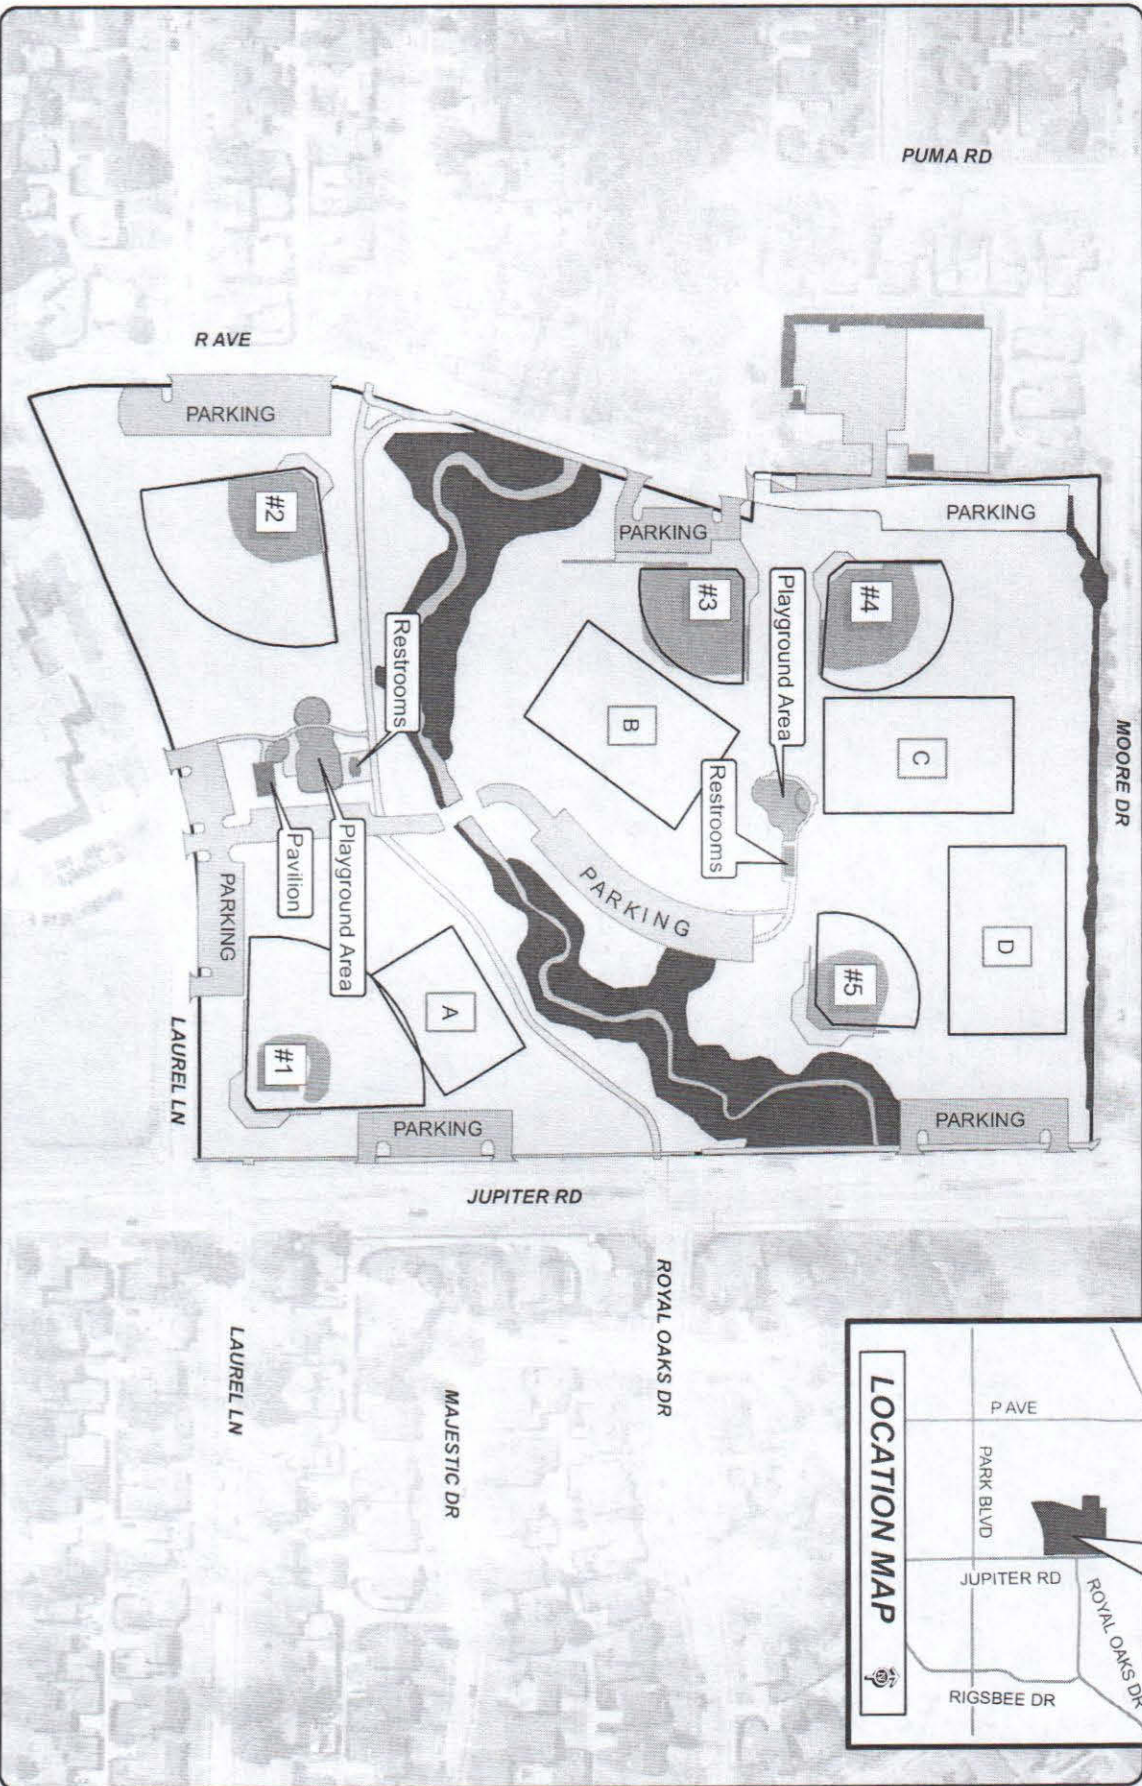

Plano - Spring Sports 2012  
**Schell Park**  
 2305 Laurel Lane

Note: This map is for abstract purposes only. Map is void after May 1, 2012.  
 \*Field use by schedule or reservation only.  
 PLEASE...do not park on streets and respect neighborhood integrity.