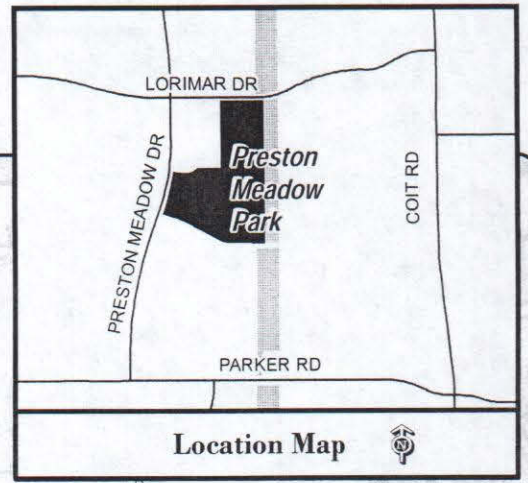

Plano - Fall Sports 2012  
**Preston Meadow Park**  
 4243 Lorimar Drive

C:\Athletics\MXDs\Preston Meadow Park Fall 2012.mxd Tina B. 8-10-2012

Note: This map is for abstract purposes only. Map is void after Dec. 1, 2012.