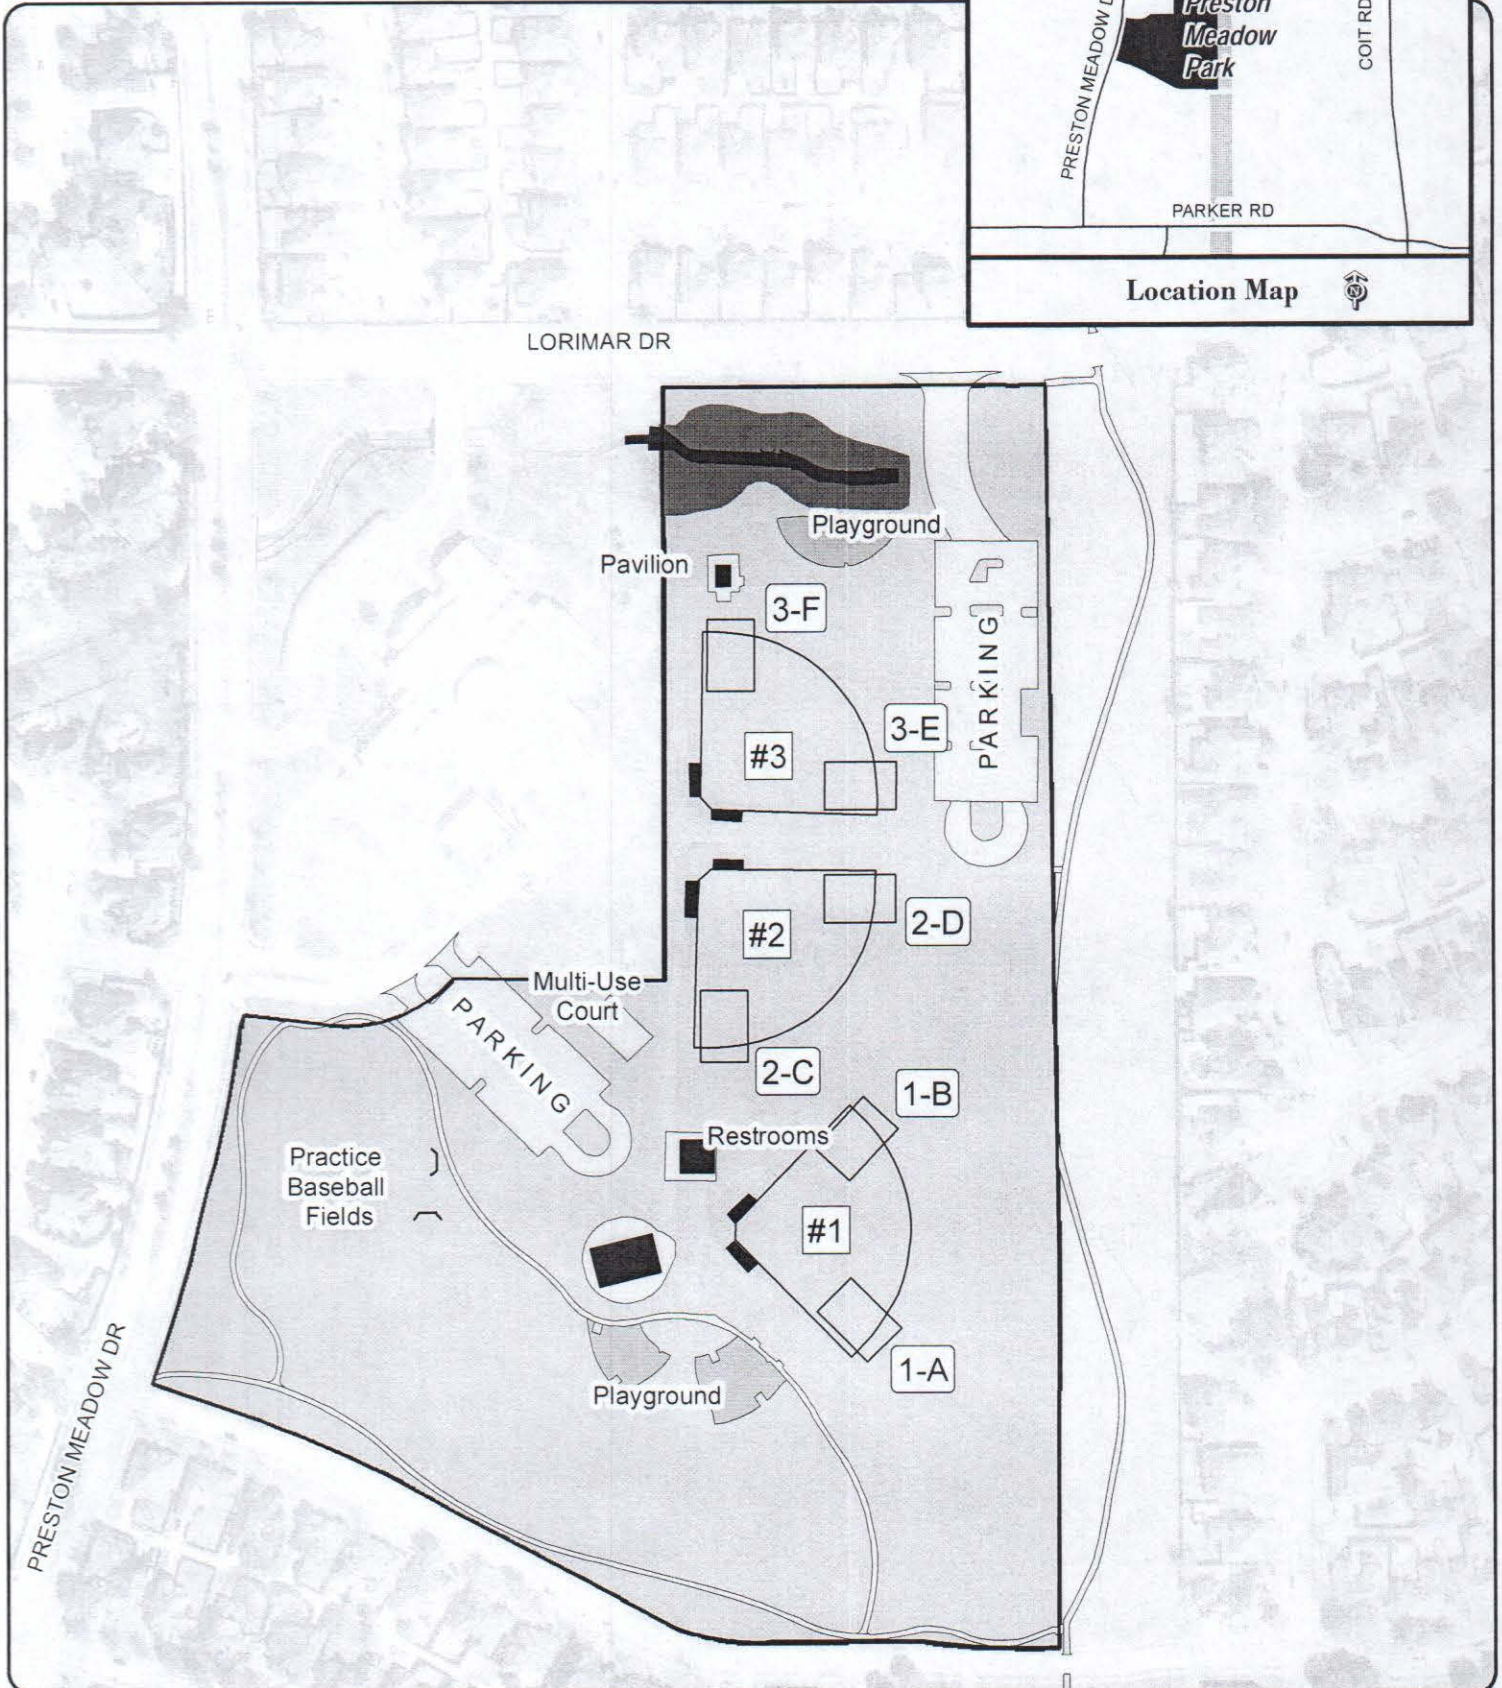

Plano - Fall Sports 2012  
**Preston Meadow Park**  
 4243 Lorimar Drive

C:\Athletics\MXDs\Preston Meadow Park Fall 2012.mxd Tina B. 8-10-2012

Note: This map is for abstract purposes only. Map is void after Dec. 1, 2012.

\*Field use by schedule or reservation only.

PLEASE...do not park on streets and respect neighborhood integrity.