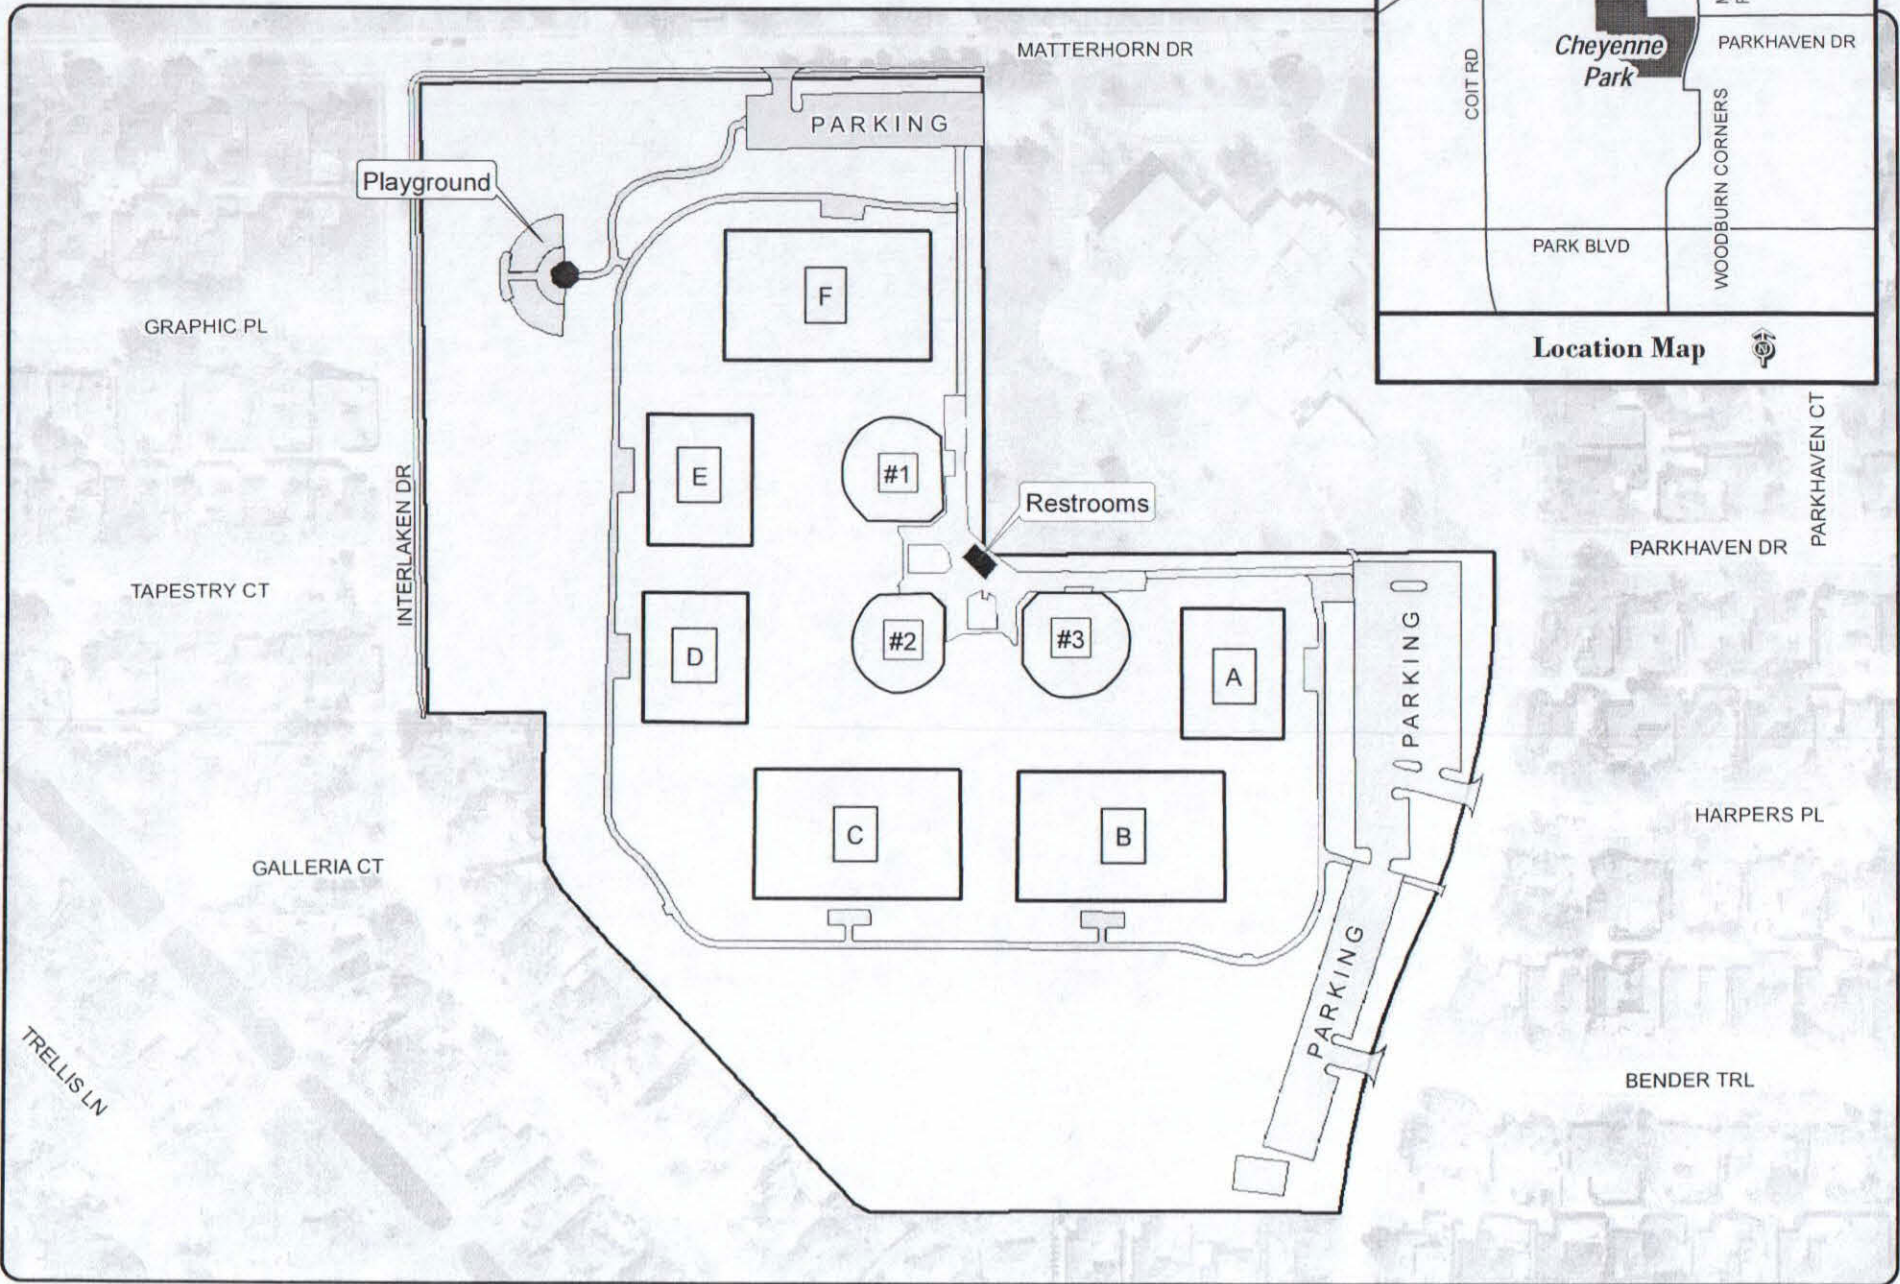

Plano - Fall Sports 2012  
**Cheyenne Park**  
 2501 Mission Ridge Road

C:\Athletics\MXDs\Cheyenne Park 2012 Fall.mxd TLB 8-7-2012

Note: This map is for abstract purposes only. Map is void after Dec. 1, 2012.  
 \*Field use by schedule or reservation only.  
 PLEASE...do not park on streets and respect neighborhood integrity.