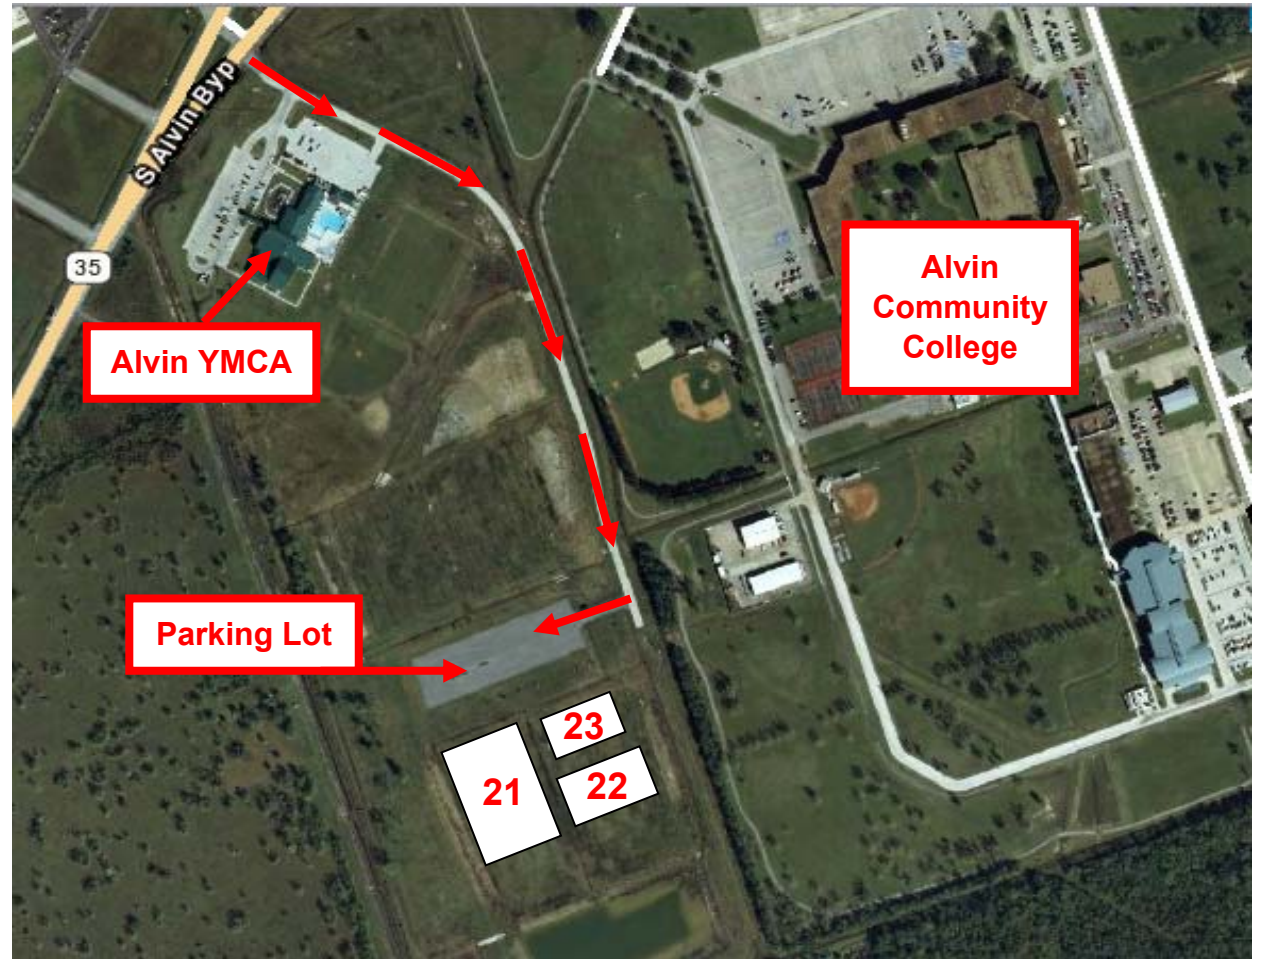

ALVIN YOUTH SOCCER CLUB

BRISCOE PARK

11 v 11 - Field: 21

8 v 8 - Field: 22

6 v 6 - Field: 23

Briscoe Park is located on the south side of Alvin
off of Bypass 35 behind the Alvin YMCA,
just south of the Alvin Community College.