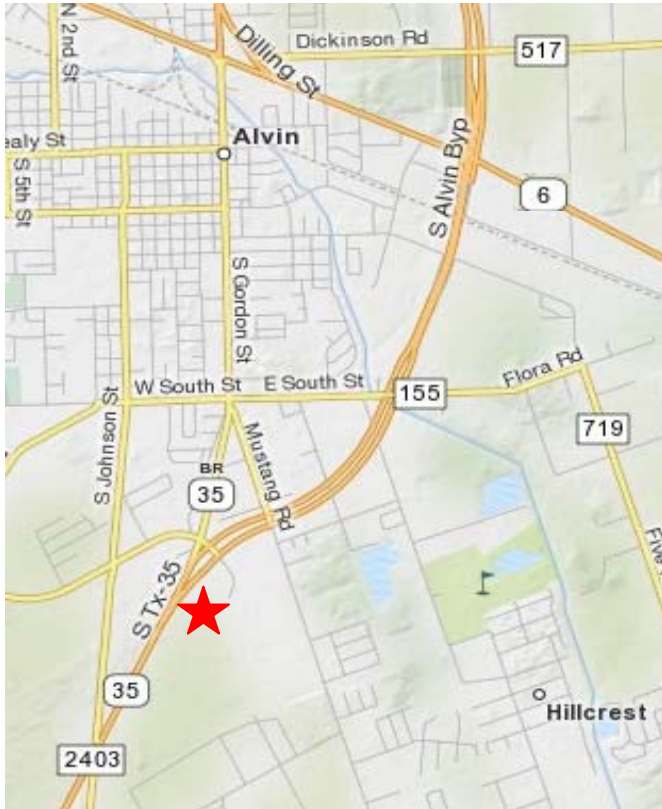

ALVIN YOUTH SOCCER CLUB

BRISCOE PARK

11 v 11 - Field: 21

8 v 8 - Field: 22

6 v 6 - Field: 23

Briscoe Park is located on the south side of Alvin
off of Bypass 35 behind the Alvin YMCA,
just south of the Alvin Community College.