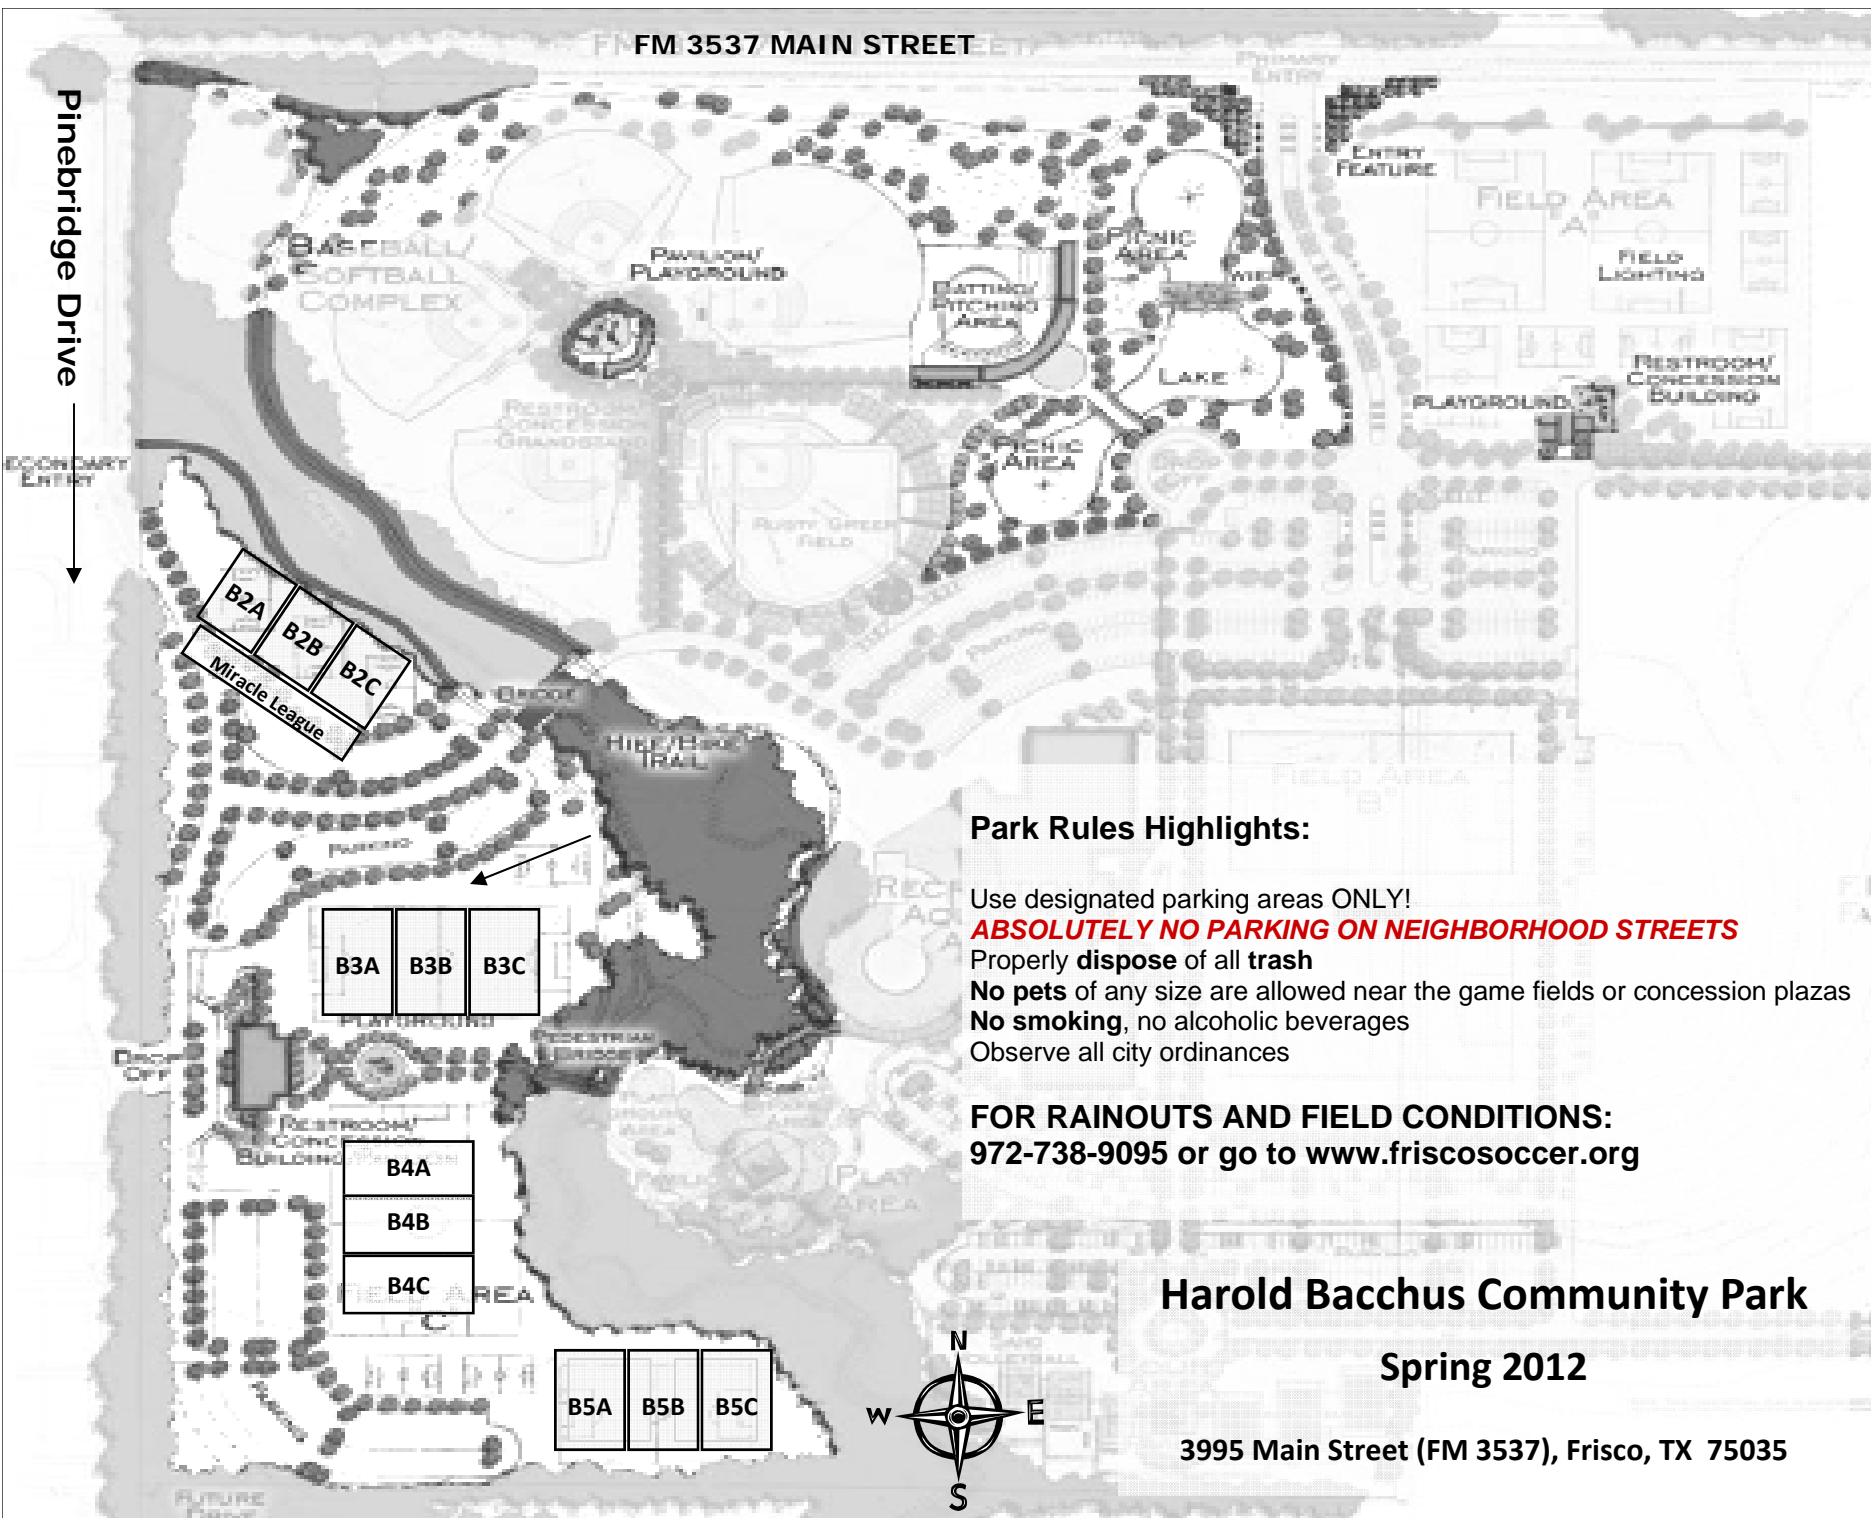

FM 3537 MAIN STREET

Pinebridge Drive

ECONOMY ENTRY

Park Rules Highlights:

- Use designated parking areas ONLY!
- ABSOLUTELY NO PARKING ON NEIGHBORHOOD STREETS**
- Properly **dispose** of all trash
- No pets** of any size are allowed near the game fields or concession plazas
- No smoking**, no alcoholic beverages
- Observe all city ordinances