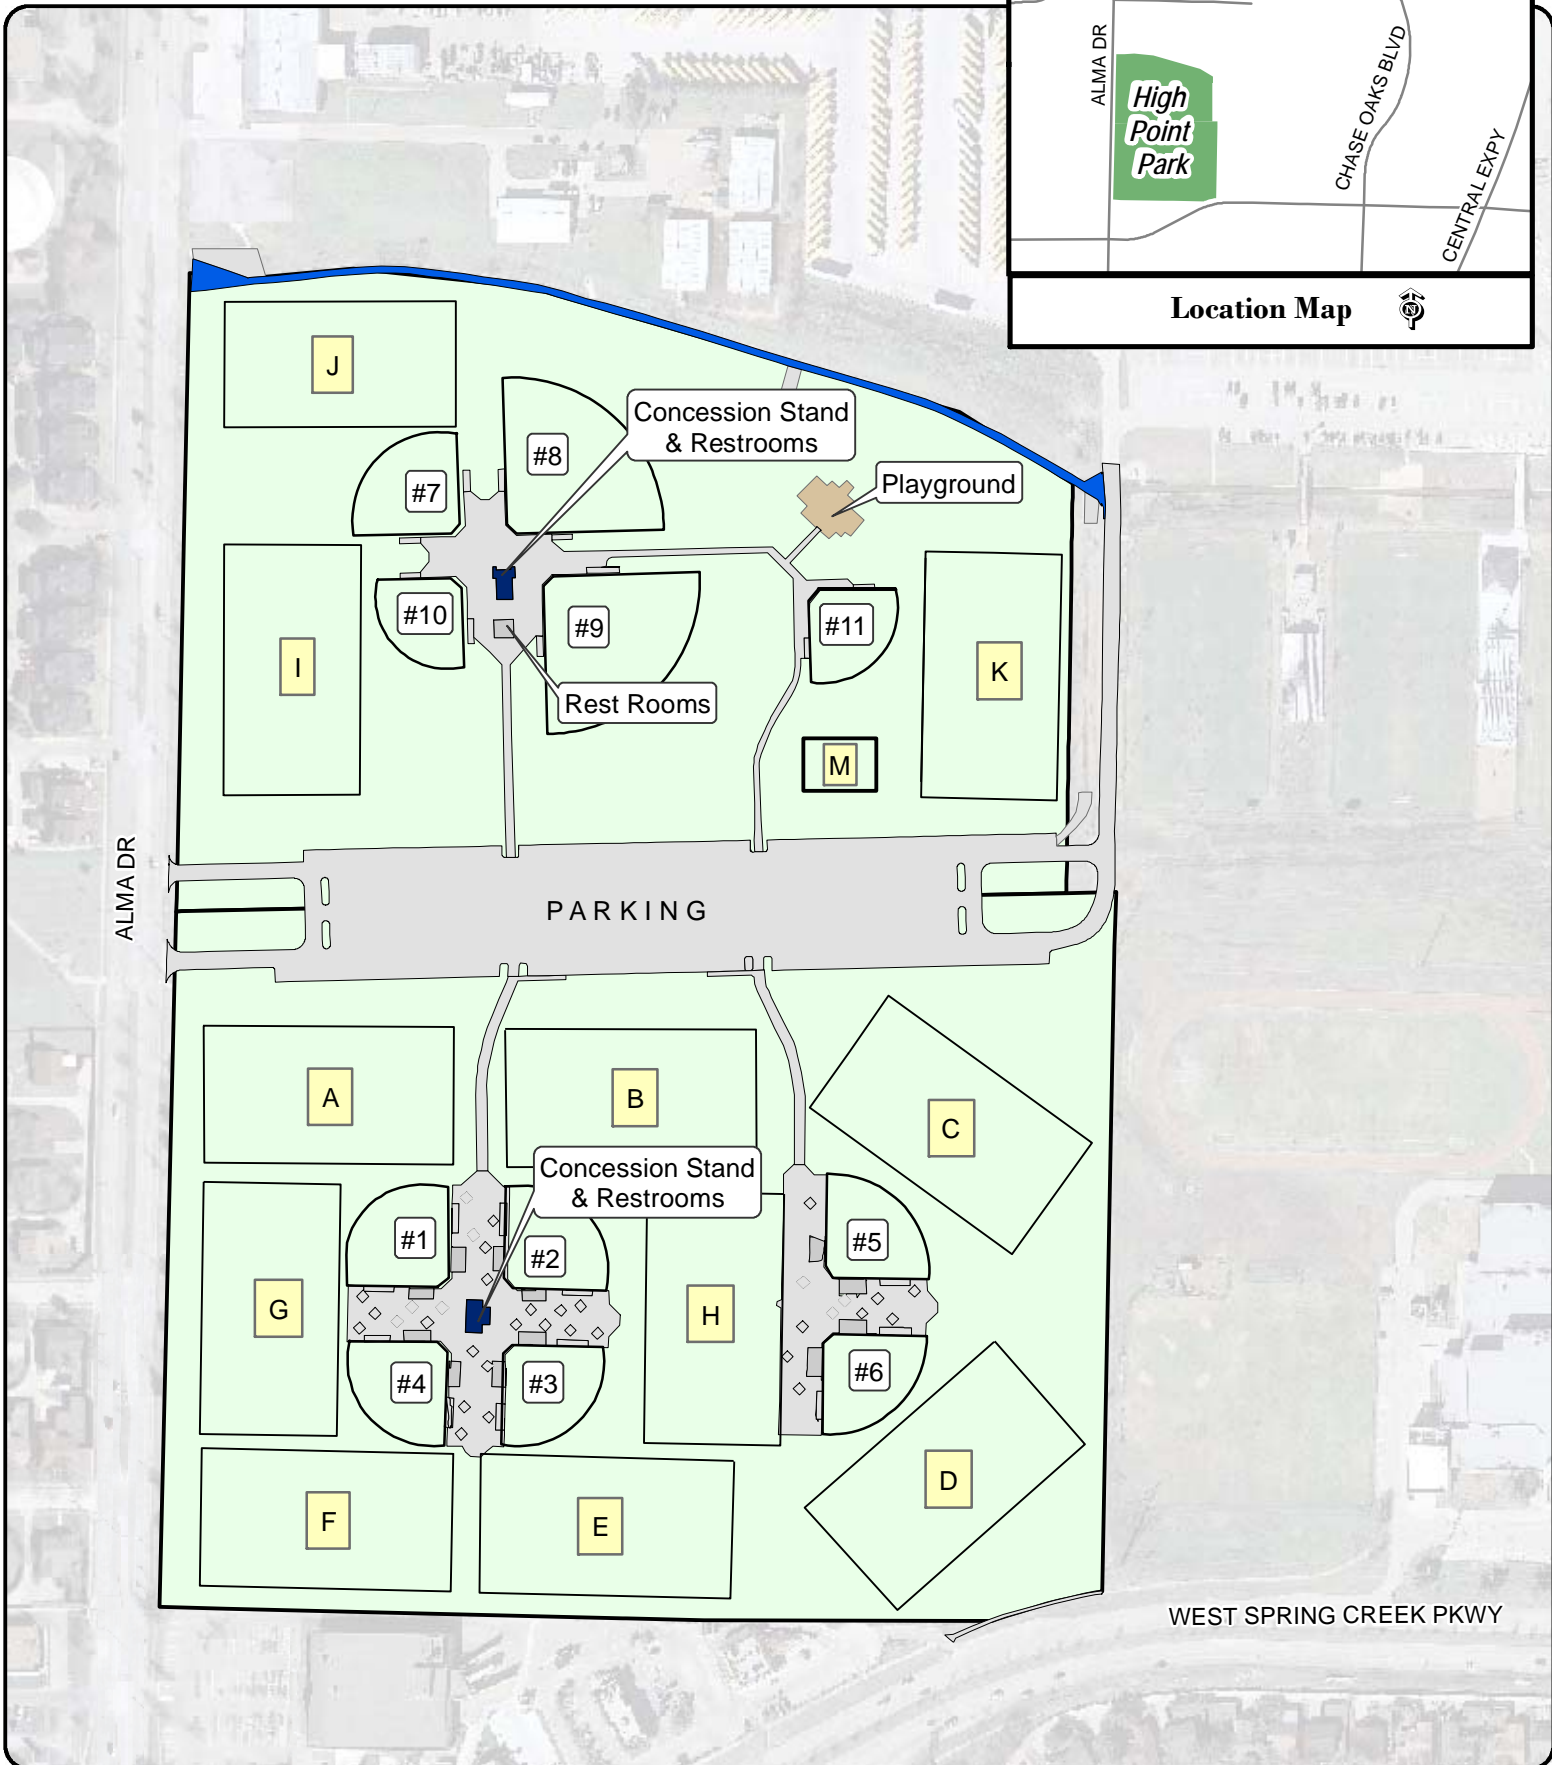

# High Point Park

6500 Alma Drive

## Plano - Labor Day Invitational Soccer Tournament 2012

Note: This map is for abstract purposes only. Map is void after Sept. 3, 2012.

\*Field use by schedule or reservation only.

PLEASE...do not park on streets and respect neighborhood integrity.