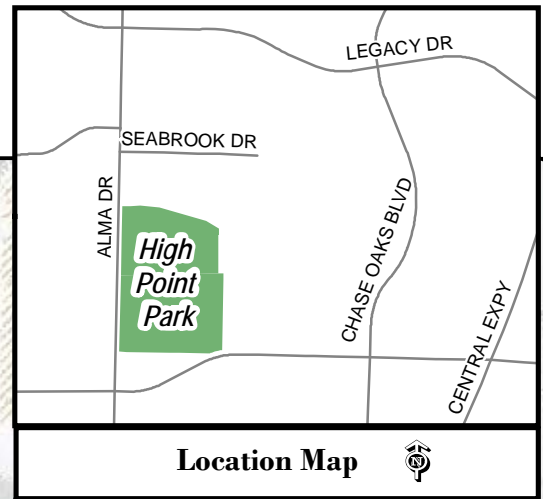

# High Point Park

6500 Alma Drive

## Plano - Labor Day Invitational Soccer Tournament 2012

Note: This map is for abstract purposes only. Map is void after Sept. 3, 2012.

\*Field use by schedule or reservation only.

PLEASE...do not park on streets and respect neighborhood integrity.