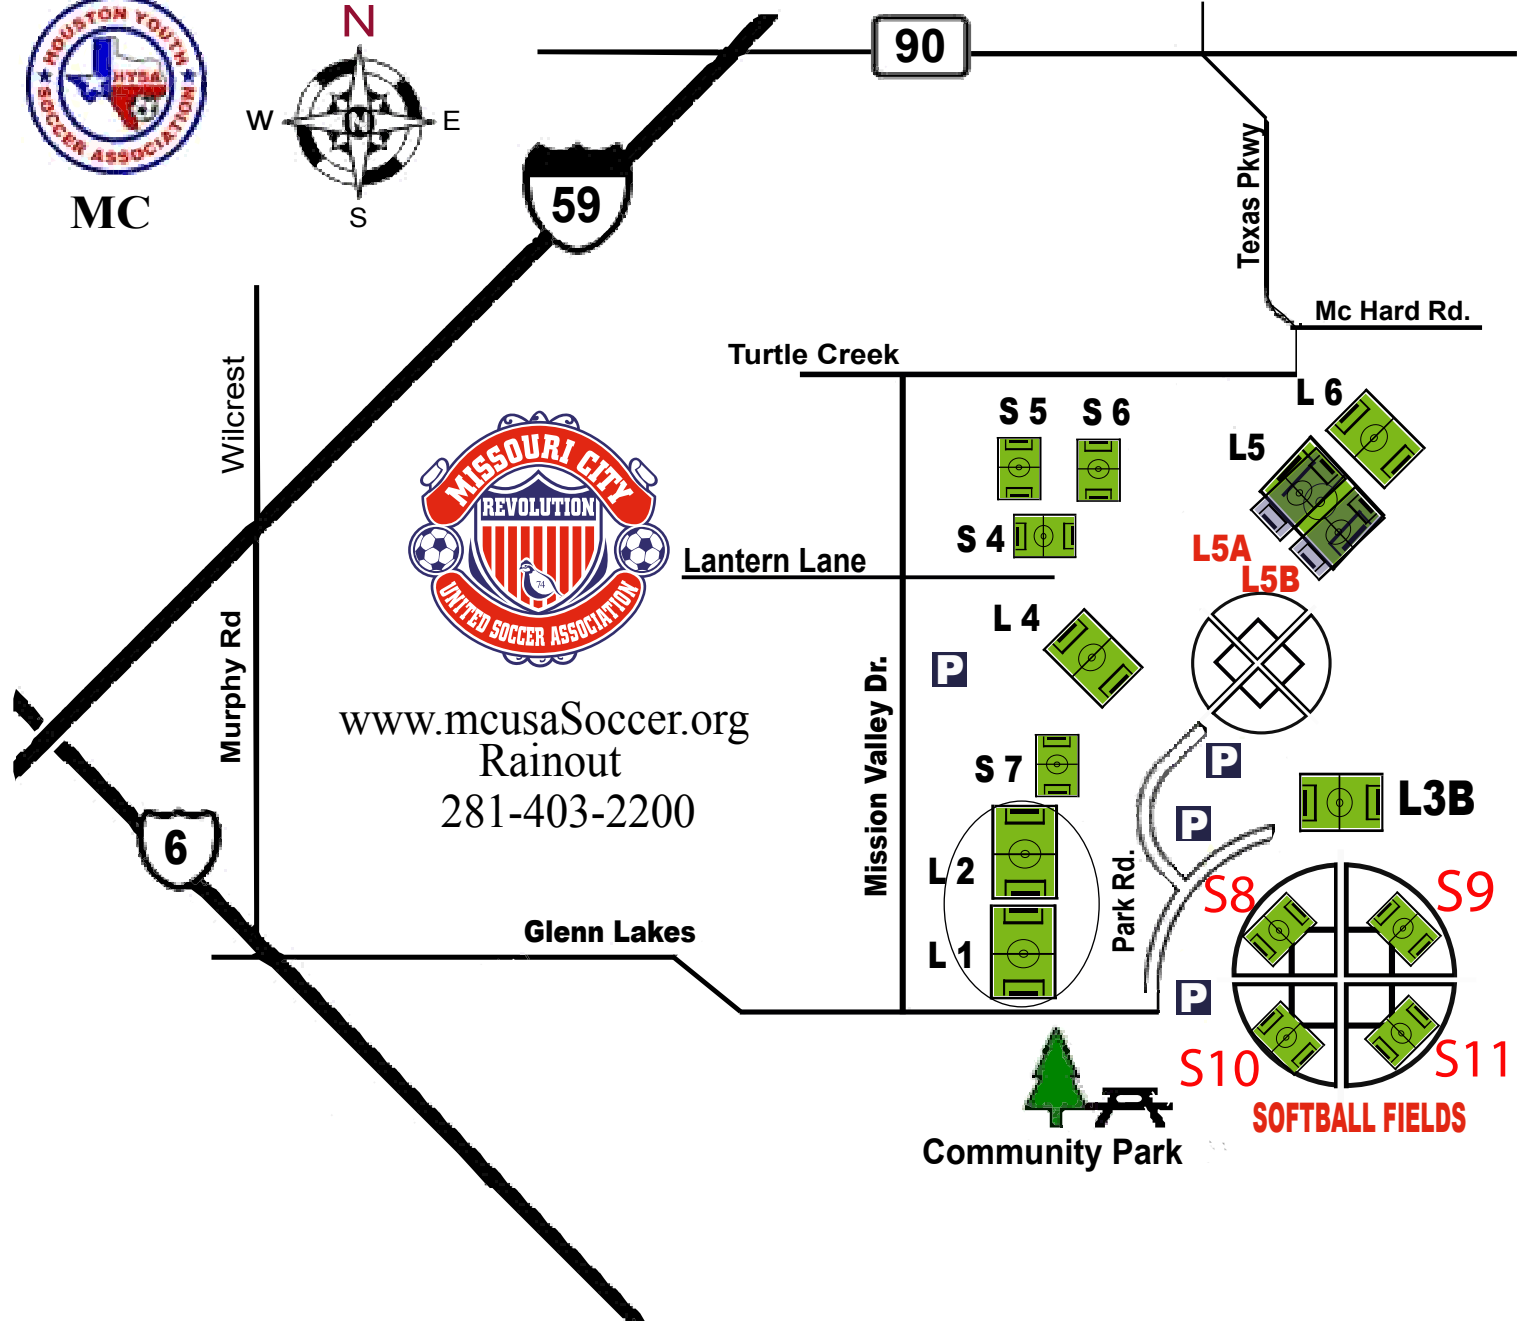

MC

www.mcusaSoccer.org
Rainout
281-403-2200

SOFTBALL FIELDS